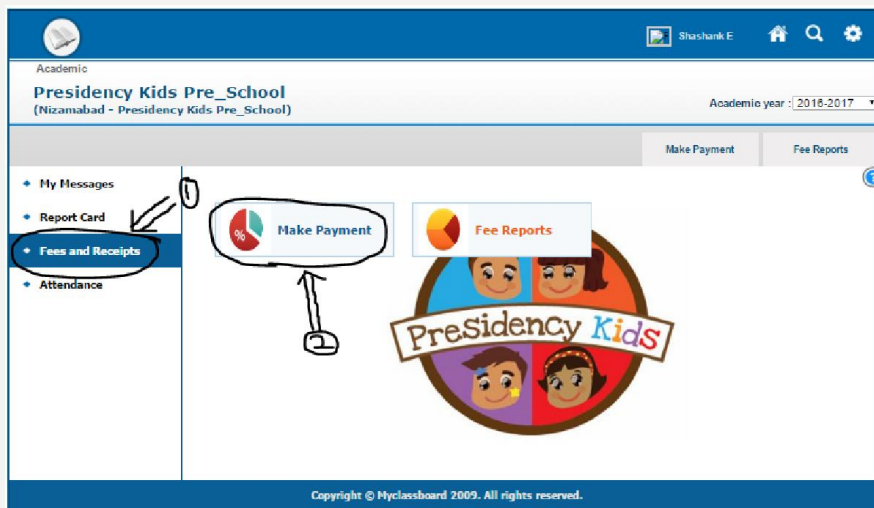

ONLINE FEE PAYMENT

- Click on the Make Payment
- Enter the Fee Amount
- Hit Continue to be diverted to the Bank Page
- Complete the Payment to be able to generate the receipt